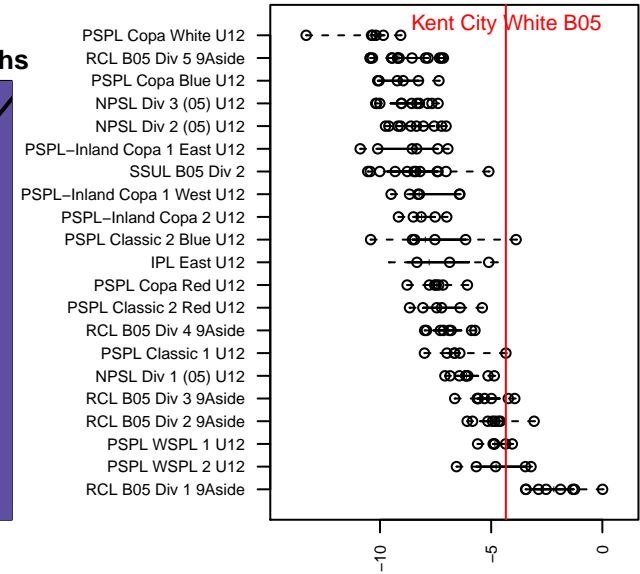

**attack and defense rating
relative to others at age
and all opponents in last 13 months**