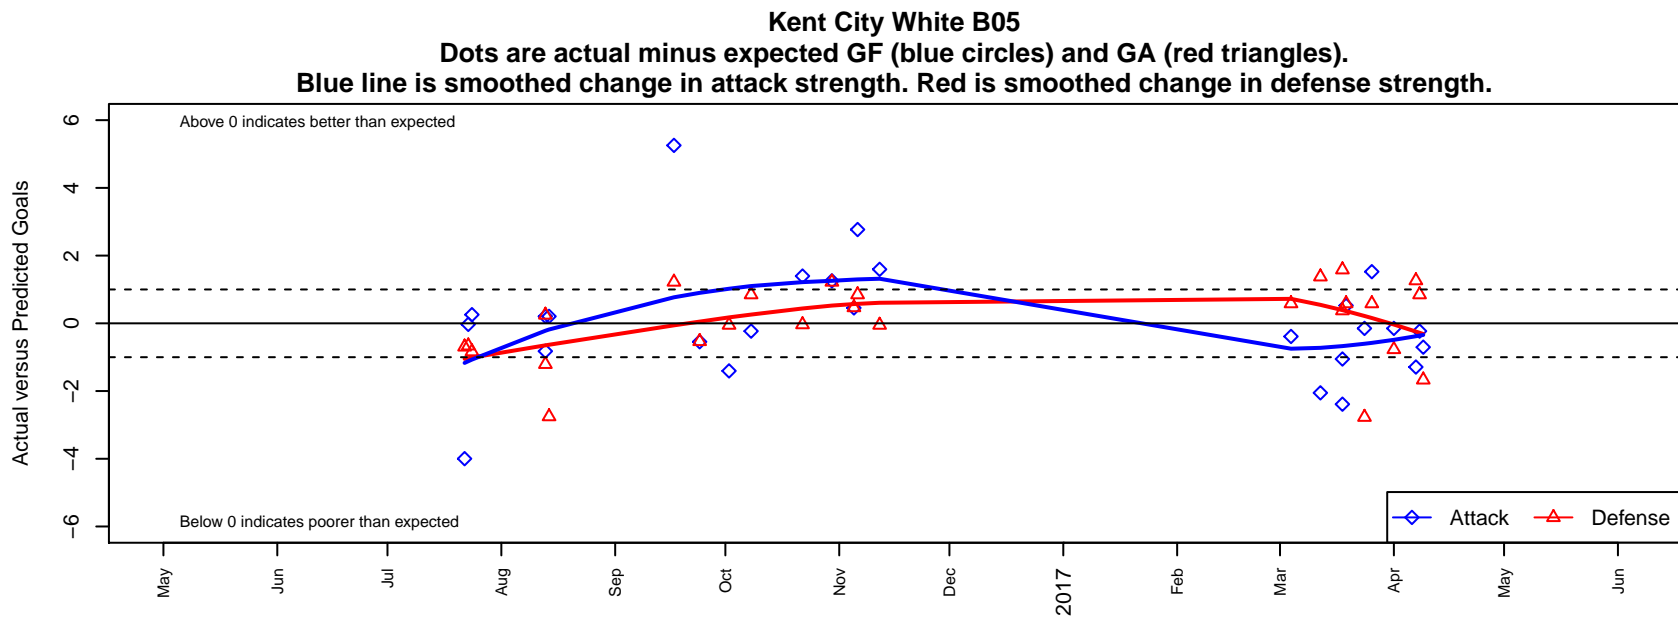

**attack and defense variance (black dot)
relative to other teams
and top 10 in region**

**attack and defense rating
relative to others at age
and all opponents in last 13 months**

Kent City White B05

Kent City FC
Kent, WA
B05 total strength=856
attack=1.61 defense=0.92
fall league = PSPL Classic 1 U12
spr league = Spr PSPL SuperLeague 1 U12

alt names used:
Kent City B05 White
Kent City FC B05 White
Kent City FC B05 White
Kent City FC B05 White
KENT CITY FC B05 WHITE (WA)

Venues played:
2016 Sounders FC Cup BU12 Gold
2016 Blast Off B2005 A
2016 PSPL Classic 1 U12
2016 Spr PSPL SuperLeague 1 U12
2016 WA Cup U12 Gold U12