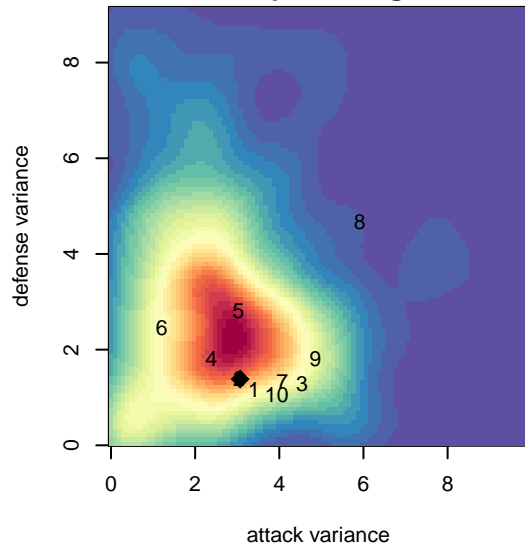

**attack and defense variance (black dot)
relative to other teams
and top 10 in region**