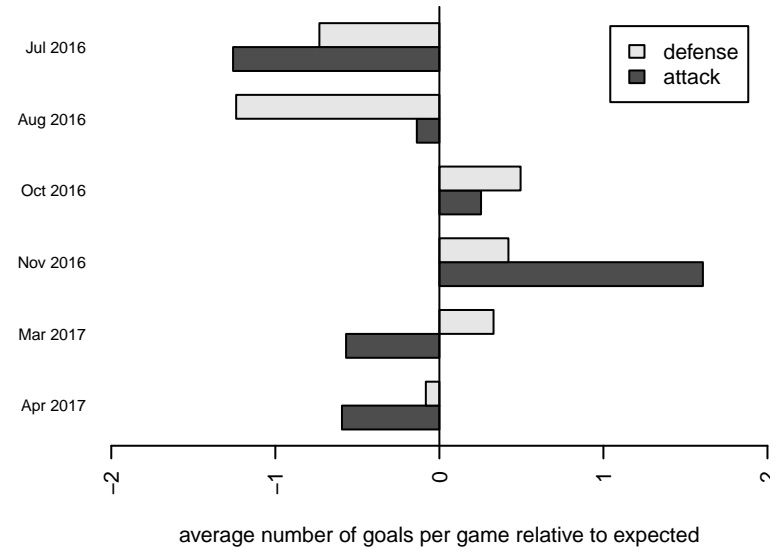

Performance relative to 13 month average