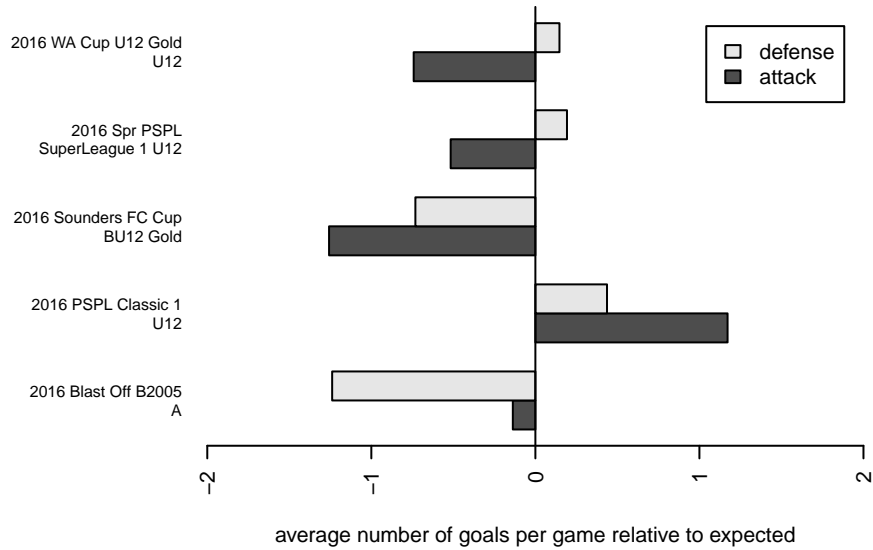

Performance relative to 13 month average