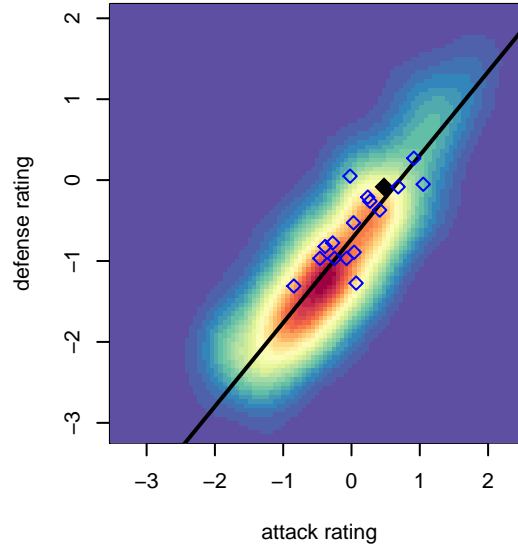

**attack and defense rating
relative to others at age
and all opponents in last 13 months**